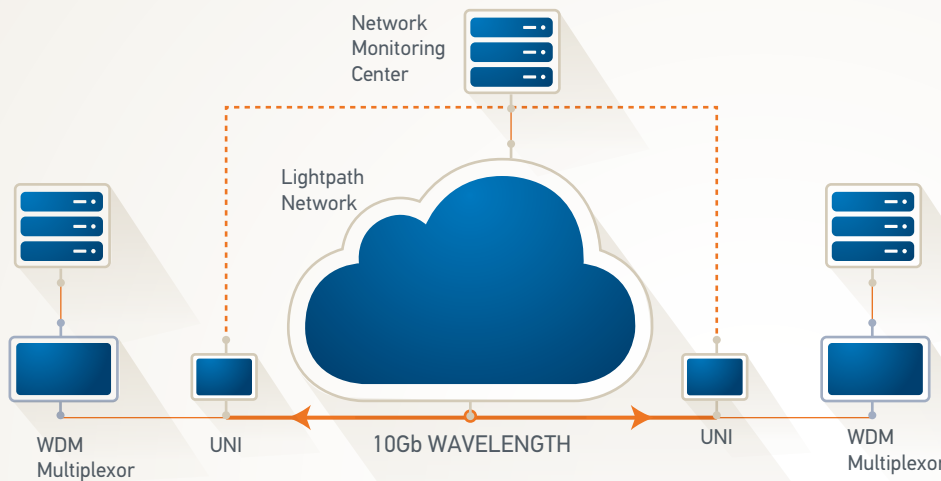

10Gb Optical Transport Bundle

Technical Features:

Circuit Identifier:	CLCI coded Circuit Identifier for UNI [A & Z] Physical
Interface:	SFP - SX-MM, LX-SM (802.3 IEEE Physical Interface)
Protocols Supported:	IEEE 802.3 Ethernet, SONET, Fibre Channel
Interface Speed:	1,000 Mb, OC-48, FC 100, FC 200 Mode: Full Duplex
Network Availability:	99.9% (Standard), 99.99% (Optional), 99.999% Route Path and Shelf (Optional)

About Lightpath

Lightpath is proud to be the network New York Metro Area businesses have trusted for over 20 years.

We deliver the essential and reliable communication services that keep your organization connected with complementary Managed Services designed to help you operate more efficiently.

Count on us to listen to your needs and provide the solutions that meet today's real-time demands and drive tomorrow's success. Talk to a Lightpath Representative today.

- Fast, reliable and secure Ethernet-based 100% fiber-optic network
- Enterprise class Data, Voice and Internet communication services
- Cloud-based Hosted Voice, Audio, Web and Video Conference, Managed WiFi and Managed Backup
- Predictable flat-rate pricing for all telecom services from one trusted provider
- Award-winning customer support and online Customer Care access 24/7/365

GoLightpath.com
1-877-Lightpath