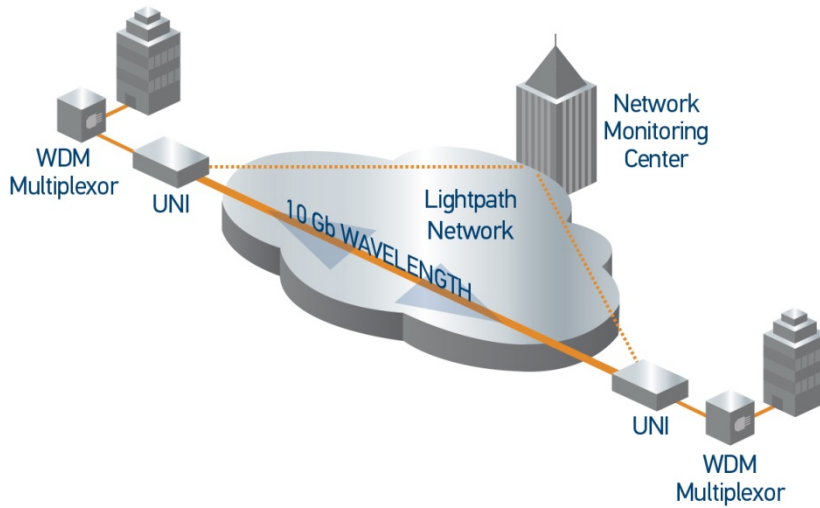

10Gb Optical Transport Bundle

Designed for Flexibility And Modularity

Voice

Internet

Data

Managed Services

Video

With Lightpath 10Gb Optical Transport Bundle, your business gets a modular point-to-point, cost effective solution with sub-rate multiplexing (SRM). You get the ease of having multiple services provisioned over a single 10Gb wavelength. All while reducing cost, operational complexity and resources associated with adding, changing and removing connections.

Manage your network simply

With flat-rate pricing and simple standardized packaging, Lightpath provides your business with the flexibility and scalability you need. Base package options include:

- 2.5Gb Bundle – Consists of two of any of the following services: OC-48 or Fibre Channel 200
- 1Gb Bundle – Consists of four of any of the following services: Gigabit Ethernet or Fibre Channel 100
- Mixed Bundle – Consists of one of the following services: OC-48 or Fibre Channel 200 and two of the following services: Gigabit Ethernet or Fibre Channel 100
- One Fibre Channel 400

Lightpath 10Gb Optical Transport Bundle

Technical features:

Circuit Identifier:	CLCI coded Circuit Identifier for UNI [A & Z]
Physical Interface:	SFP - SX-MM, LX-SM (802.3 IEEE Physical Interface)
Protocols Supported:	IEEE 802.3 Ethernet, SONET, Fibre Channel
Interface Speed:	1,000 Mb, OC-48, FC 100, FC 200
Mode:	Full Duplex
Network Availability:	99.9% (Standard), 99.99% (Optional), 99.999% Route Path and Shelf (Optional)